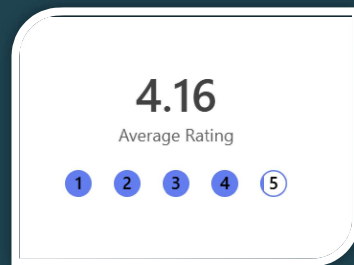

## Product review

Ratings from 1-5 (1= very dissatisfied, 2 = dissatisfied, 3 = neutral, 4 = satisfied, 5 = very satisfied)

How would you rate the sports functional performance (playability) of your BioFlex field?