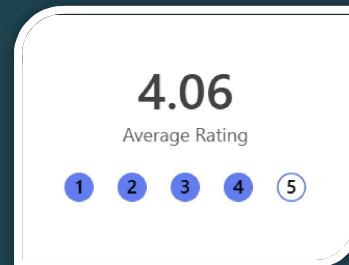

How would you rate the BioFlex field in comparison to other latest generation football fields you have used/played on?