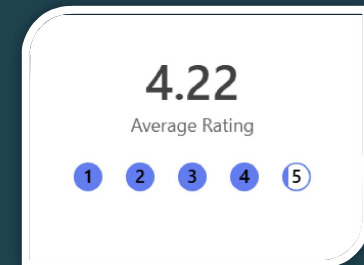

Would you recommend Saltex BioFlex system to others? (1= very unlikely...5 = very likely)