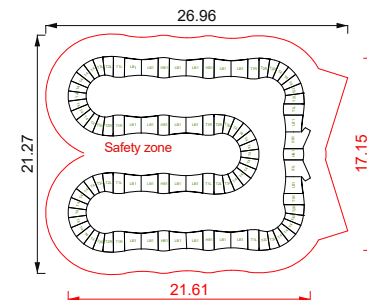

Track Layout

Assembled Dimensions

SHELBY

rideable surface length 38m
rideable surface area 57m²

Price includes selected basic colours, Entry/Exit and City Armour

PARK SPEEDRING

rideable surface length 41m
rideable surface area 61m²

rideable surface length 60m
rideable surface area 83m²

 Price includes selected basic colours, Entry/Exit and City Armour

WORLD CUP

rideable surface length 67m
rideable surface area 100m²

 Price includes selected basic colours, Entry/Exit and City Armour

BLAZER

rideable surface length 71m
rideable surface area 106m²

Price includes selected basic colours, Entry/Exit and City Armour

COASTER

rideable surface length 75m
rideable surface area 111m²

Price includes selected basic colours, Entry/Exit and City Armour

ICON

rideable surface length 81m
rideable surface area 121m²

Price includes selected basic colours, Entry/Exit and City Armour

SIDEWINDER

rideable surface length 95m
rideable surface area 141m²

Price includes selected basic colours, Entry/Exit and City Armour