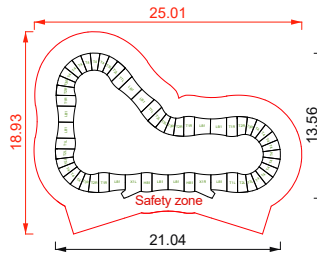

Track Layout

Assembled Dimensions

SHELBY

rideable surface length 38m
rideable surface area 57m²

Price includes selected basic colours, Entry/Exit and City Armour

PARK SPEEDRING

rideable surface length 41m
rideable surface area 61m²

Solid custom colour

Additional colour

Edge detail colour

QUAD

rideable surface length 53m
rideable surface area 78m²

 Price includes selected basic colours, Entry/Exit and City Armour

GLOBAL

rideable surface length 55m
rideable surface area 83m²

 Price includes selected basic colours, Entry/Exit and City Armour

QUADSTER

rideable surface length 63m
rideable surface area 93m²

 Price includes selected basic colours, Entry/Exit and City Armour

VENTURE

rideable surface length 60m
rideable surface area 83m²

 Price includes selected basic colours, Entry/Exit and City Armour

WORLD CUP

rideable surface length 67m
rideable surface area 100m²

 Price includes selected basic colours, Entry/Exit and City Armour