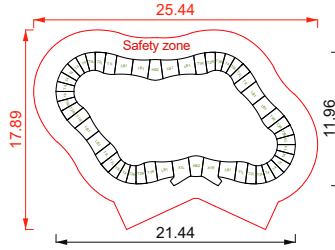

Track Layout

Assembled Dimensions

SHELBY

rideable surface length 38m
rideable surface area 57m²

Price includes selected basic colours, Entry/Exit and City Armour

PARK SPEEDRING

rideable surface length 41m
rideable surface area 61m²

Options:

Solid custom colour

Additional colour

Edge detail colour

SPEEDSTER

rideable surface length 49m
rideable surface area 73m²

Price includes selected basic colours, Entry/Exit and City Armour

Options:

Solid custom colour

Additional colour

Edge detail colour

QUAD

rideable surface length 53m
rideable surface area 78m²

 Price includes selected basic colours, Entry/Exit and City Armour

GLOBAL

rideable surface length 55m
rideable surface area 83m²

 Price includes selected basic colours, Entry/Exit and City Armour

QUADSTER

rideable surface length 63m
rideable surface area 93m²

 Price includes selected basic colours, Entry/Exit and City Armour

VENTURE