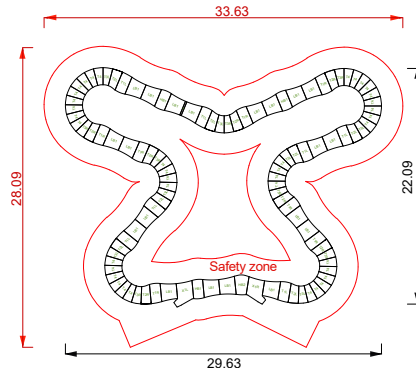

Track Layout

Assembled Dimensions

SHELBY

rideable surface length 38m
rideable surface area 57m²

Price includes selected basic colours, Entry/Exit and City Armour

PARK SPEEDRING

rideable surface length 41m
rideable surface area 61m²

BLAZER

rideable surface length 71m
rideable surface area 106m²

Price includes selected basic colours, Entry/Exit and City Armour

COASTER

rideable surface length 75m
rideable surface area 111m²

Price includes selected basic colours, Entry/Exit and City Armour

ICON

rideable surface length 81m
rideable surface area 121m²

Price includes selected basic colours, Entry/Exit and City Armour

SIDEWINDER

rideable surface length 95m
rideable surface area 141m²

Price includes selected basic colours, Entry/Exit and City Armour

CRUISER

rideable surface length 103m
rideable surface area 153m²

Price includes selected basic colours, Entry/Exit and City Armour

ONYX

Price includes selected basic colours, Entry/Exit and City Armour

rideable surface length 103m
rideable surface area 154m²