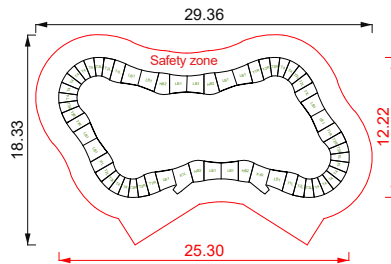

Track Layout

Assembled Dimensions

SHELBY

rideable surface length 38m
rideable surface area 57m²

Price includes selected basic colours, Entry/Exit and City Armour

PARK SPEEDRING

rideable surface length 41m
rideable surface area 61m²

Options:

Solid custom colour

Additional colour

Edge detail colour

SPEEDSTER

rideable surface length 49m
rideable surface area 73m²

Price includes selected basic colours, Entry/Exit and City Armour

Options:

Solid custom colour

Additional colour

Edge detail colour

QUAD

rideable surface length 53m
rideable surface area 78m²

 Price includes selected basic colours, Entry/Exit and City Armour

GLOBAL

rideable surface length 55m
rideable surface area 83m²

 Price includes selected basic colours, Entry/Exit and City Armour

QUADSTER

rideable surface length 63m
rideable surface area 93m²

 Price includes selected basic colours, Entry/Exit and City Armour

VENTURE