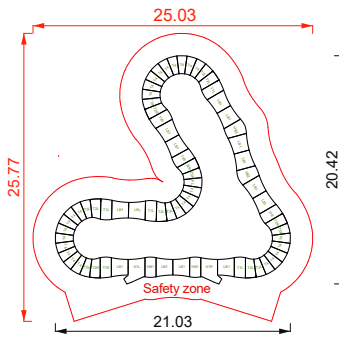

Track Layout

Assembled Dimensions

SHELBY

rideable surface length 38m
rideable surface area 57m²

Price includes selected basic colours, Entry/Exit and City Armour

PARK SPEEDRING

rideable surface length 41m
rideable surface area 61m²

rideable surface length 60m
rideable surface area 83m²

 Price includes selected basic colours, Entry/Exit and City Armour

WORLD CUP

rideable surface length 67m
rideable surface area 100m²

 Price includes selected basic colours, Entry/Exit and City Armour

BLAZER

rideable surface length 71m
rideable surface area 106m²

Price includes selected basic colours, Entry/Exit and City Armour

COASTER

rideable surface length 75m
rideable surface area 111m²

Price includes selected basic colours, Entry/Exit and City Armour

ICON

rideable surface length 81m
rideable surface area 121m²

Price includes selected basic colours, Entry/Exit and City Armour

SIDEWINDER

rideable surface length 95m
rideable surface area 141m²

Price includes selected basic colours, Entry/Exit and City Armour