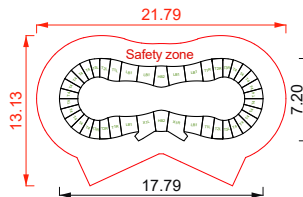

Track Layout

Assembled Dimensions

SHELBY

rideable surface length 38m
rideable surface area 57m²

Price includes selected basic colours, Entry/Exit and City Armour

PARK SPEEDRING

rideable surface length 41m
rideable surface area 61m²

Price includes selected basic colours, Entry/Exit and City Armour

Options:

Solid custom colour

Additional colour

Edge detail colour

ELLIPSE

rideable surface length 45m
rideable surface area 66m²

Price includes selected basic colours, Entry/Exit and City Armour

Options:

Solid custom colour

Additional colour

Edge detail colour

SPEEDSTER

rideable surface length 49m
rideable surface area 73m²

Price includes selected basic colours, Entry/Exit and City Armour

Options:

Solid custom colour

Additional colour

Edge detail colour

QUAD

rideable surface length 53m
rideable surface area 78m²

 Price includes selected basic colours, Entry/Exit and City Armour

GLOBAL

rideable surface length 55m
rideable surface area 83m²