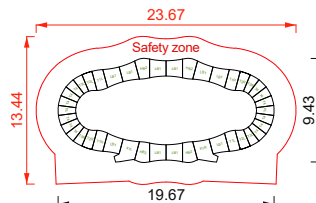

Track Layout

Assembled Dimensions

SHELBY

rideable surface length 38m
rideable surface area 57m²

Price includes selected basic colours, Entry/Exit and City Armour

PARK SPEEDRING

rideable surface length 41m
rideable surface area 61m²

Price includes selected basic colours, Entry/Exit and City Armour

Options:

Solid custom colour

Additional colour

Edge detail colour

ELLIPSE

rideable surface length 45m
rideable surface area 66m²

Price includes selected basic colours, Entry/Exit and City Armour

Options:

Solid custom colour

Additional colour

Edge detail colour

SPEEDSTER

rideable surface length 49m
rideable surface area 73m²

Price includes selected basic colours, Entry/Exit and City Armour

Options:

Solid custom colour

Additional colour

Edge detail colour

QUAD

rideable surface length 53m
rideable surface area 78m²

 Price includes selected basic colours, Entry/Exit and City Armour

GLOBAL

rideable surface length 55m
rideable surface area 83m²