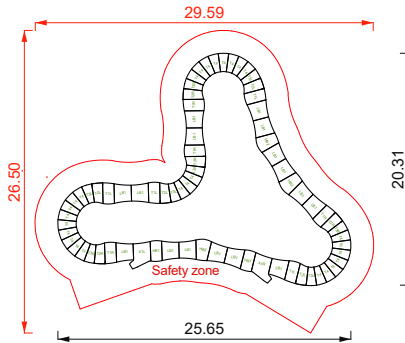

Track Layout

Assembled Dimensions

SHELBY

rideable surface length 38m
rideable surface area 57m²

Price includes selected basic colours, Entry/Exit and City Armour

PARK SPEEDRING

rideable surface length 41m
rideable surface area 61m²

rideable surface length 60m
rideable surface area 83m²

 Price includes selected basic colours, Entry/Exit and City Armour

WORLD CUP

rideable surface length 67m
rideable surface area 100m²

 Price includes selected basic colours, Entry/Exit and City Armour

BLAZER

rideable surface length 71m
rideable surface area 106m²

Price includes selected basic colours, Entry/Exit and City Armour

COASTER

rideable surface length 75m
rideable surface area 111m²

Price includes selected basic colours, Entry/Exit and City Armour

ICON

rideable surface length 81m
rideable surface area 121m²

Price includes selected basic colours, Entry/Exit and City Armour

SIDEWINDER

rideable surface length 95m
rideable surface area 141m²

Price includes selected basic colours, Entry/Exit and City Armour