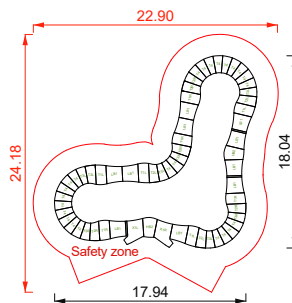

Track Layout

Assembled Dimensions

SHELBY

rideable surface length 38m
rideable surface area 57m²

Price includes selected basic colours, Entry/Exit and City Armour

PARK SPEEDRING

rideable surface length 41m
rideable surface area 61m²

 Price includes selected basic colours, Entry/Exit and City Armour

QUADSTER

rideable surface length 63m
rideable surface area 93m²

 Price includes selected basic colours, Entry/Exit and City Armour

VENTURE

rideable surface length 60m
rideable surface area 83m²

 Price includes selected basic colours, Entry/Exit and City Armour

WORLD CUP

rideable surface length 67m
rideable surface area 100m²

 Price includes selected basic colours, Entry/Exit and City Armour

BLAZER

rideable surface length 71m
rideable surface area 106m²

Price includes selected basic colours, Entry/Exit and City Armour

COASTER

rideable surface length 75m
rideable surface area 111m²

Price includes selected basic colours, Entry/Exit and City Armour