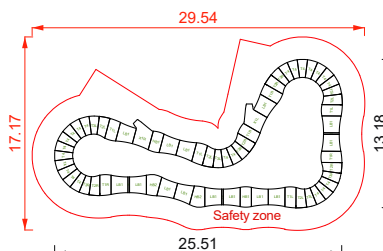

Track Layout

Assembled Dimensions

SHELBY

rideable surface length 38m
rideable surface area 57m²

Price includes selected basic colours, Entry/Exit and City Armour

PARK SPEEDRING

rideable surface length 41m
rideable surface area 61m²

 Price includes selected basic colours, Entry/Exit and City Armour

QUADSTER

rideable surface length 63m
rideable surface area 93m²

 Price includes selected basic colours, Entry/Exit and City Armour

VENTURE

rideable surface length 60m
rideable surface area 83m²

 Price includes selected basic colours, Entry/Exit and City Armour

WORLD CUP

rideable surface length 67m
rideable surface area 100m²

 Price includes selected basic colours, Entry/Exit and City Armour

BLAZER

rideable surface length 71m
rideable surface area 106m²

Price includes selected basic colours, Entry/Exit and City Armour

COASTER

rideable surface length 75m
rideable surface area 111m²

Price includes selected basic colours, Entry/Exit and City Armour