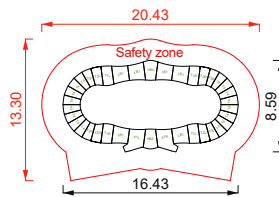

Track Layout

Assembled Dimensions

SHELBY

rideable surface length 38m
rideable surface area 57m²

Price includes selected basic colours, Entry/Exit and City Armour

PARK SPEEDRING

rideable surface length 41m
rideable surface area 61m²

Price includes selected basic colours, Entry/Exit and City Armour

Options:

Solid custom colour

Additional colour

Edge detail colour

ELLIPSE

rideable surface length 45m
rideable surface area 66m²

Price includes selected basic colours, Entry/Exit and City Armour

Options:

Solid custom colour

Additional colour

Edge detail colour

SPEEDSTER

rideable surface length 49m
rideable surface area 73m²

Price includes selected basic colours, Entry/Exit and City Armour

Options:

Solid custom colour

Additional colour

Edge detail colour

QUAD

rideable surface length 53m
rideable surface area 78m²

 Price includes selected basic colours, Entry/Exit and City Armour

GLOBAL

rideable surface length 55m
rideable surface area 83m²