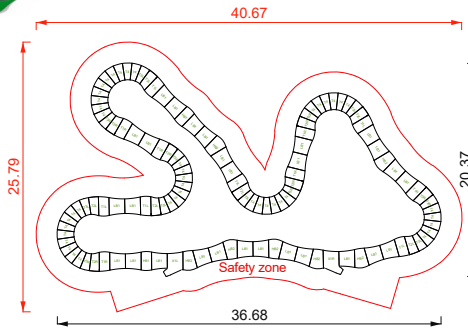

Track Layout

Assembled Dimensions

SHELBY

rideable surface length 38m
rideable surface area 57m²

Price includes selected basic colours, Entry/Exit and City Armour

PARK SPEEDRING

rideable surface length 41m
rideable surface area 61m²

ICON

rideable surface length 81m
rideable surface area 121m²

Price includes selected basic colours, Entry/Exit and City Armour

SIDEWINDER

rideable surface length 95m
rideable surface area 141m²

Price includes selected basic colours, Entry/Exit and City Armour

CRUISER

rideable surface length 103m
rideable surface area 153m²

Price includes selected basic colours, Entry/Exit and City Armour

ONYX

Price includes selected basic colours, Entry/Exit and City Armour

rideable surface length 103m
rideable surface area 154m²

GRAND PRIX

Price includes selected basic colours, Entry/Exit and City Armour

rideable surface length 119m
rideable surface area 178m²

CUSTOM TRACKDESIGN

Using the modular design of the system we can work with both your available space and your budget to design an awesome custom layout that perfectly suits your needs. Simply provide us the details and our design team will get to work to ensure a custom layout will deliver the proven riding flow for all wheels and all ages.