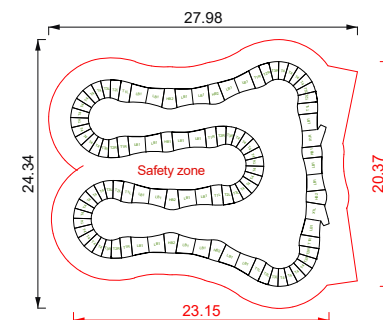

Track Layout

Assembled Dimensions

SHELBY

rideable surface length 38m
rideable surface area 57m²

Price includes selected basic colours, Entry/Exit and City Armour

PARK SPEEDRING

rideable surface length 41m
rideable surface area 61m²

BLAZER

rideable surface length 71m
rideable surface area 106m²

Price includes selected basic colours, Entry/Exit and City Armour

COASTER

rideable surface length 75m
rideable surface area 111m²

Price includes selected basic colours, Entry/Exit and City Armour

ICON

rideable surface length 81m
rideable surface area 121m²

Price includes selected basic colours, Entry/Exit and City Armour

SIDEWINDER

rideable surface length 95m
rideable surface area 141m²

Price includes selected basic colours, Entry/Exit and City Armour

CRUISER

rideable surface length 103m
rideable surface area 153m²

Price includes selected basic colours, Entry/Exit and City Armour

ONYX

Price includes selected basic colours, Entry/Exit and City Armour

rideable surface length 103m
rideable surface area 154m²