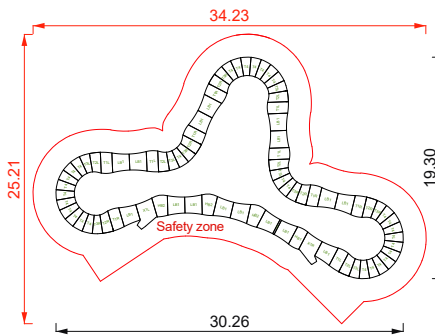

Track Layout

Assembled Dimensions

SHELBY

rideable surface length 38m
rideable surface area 57m²

Price includes selected basic colours, Entry/Exit and City Armour

PARK SPEEDRING

rideable surface length 41m
rideable surface area 61m²

rideable surface length 60m
rideable surface area 83m²

 Price includes selected basic colours, Entry/Exit and City Armour

WORLD CUP

rideable surface length 67m
rideable surface area 100m²

 Price includes selected basic colours, Entry/Exit and City Armour

BLAZER

rideable surface length 71m
rideable surface area 106m²

Price includes selected basic colours, Entry/Exit and City Armour

COASTER

rideable surface length 75m
rideable surface area 111m²

Price includes selected basic colours, Entry/Exit and City Armour

ICON

rideable surface length 81m
rideable surface area 121m²

Price includes selected basic colours, Entry/Exit and City Armour

SIDEWINDER

rideable surface length 95m
rideable surface area 141m²

Price includes selected basic colours, Entry/Exit and City Armour